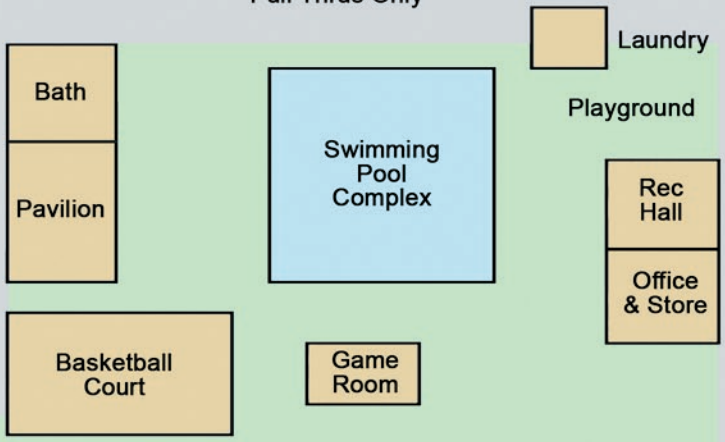

80	81	82	83	84	85	86	87	88	89

90	111	112	127	128

79
78
60
59
58
42
41
24
Cabin 23
Cabin 22
19
18
Craft Shed
16
15
14
13

77	76	75	74	73	72	71	70	69
61	62	63	64	65	66	67	68	

Country Oaks Campground

57	56	55	54	53	52	51	
43	44	45	46	47	48	49	50

www.CountryOaksCampground.com

40	39	38	37	36	35	34	33
25	26	27	28	29	30	31	32